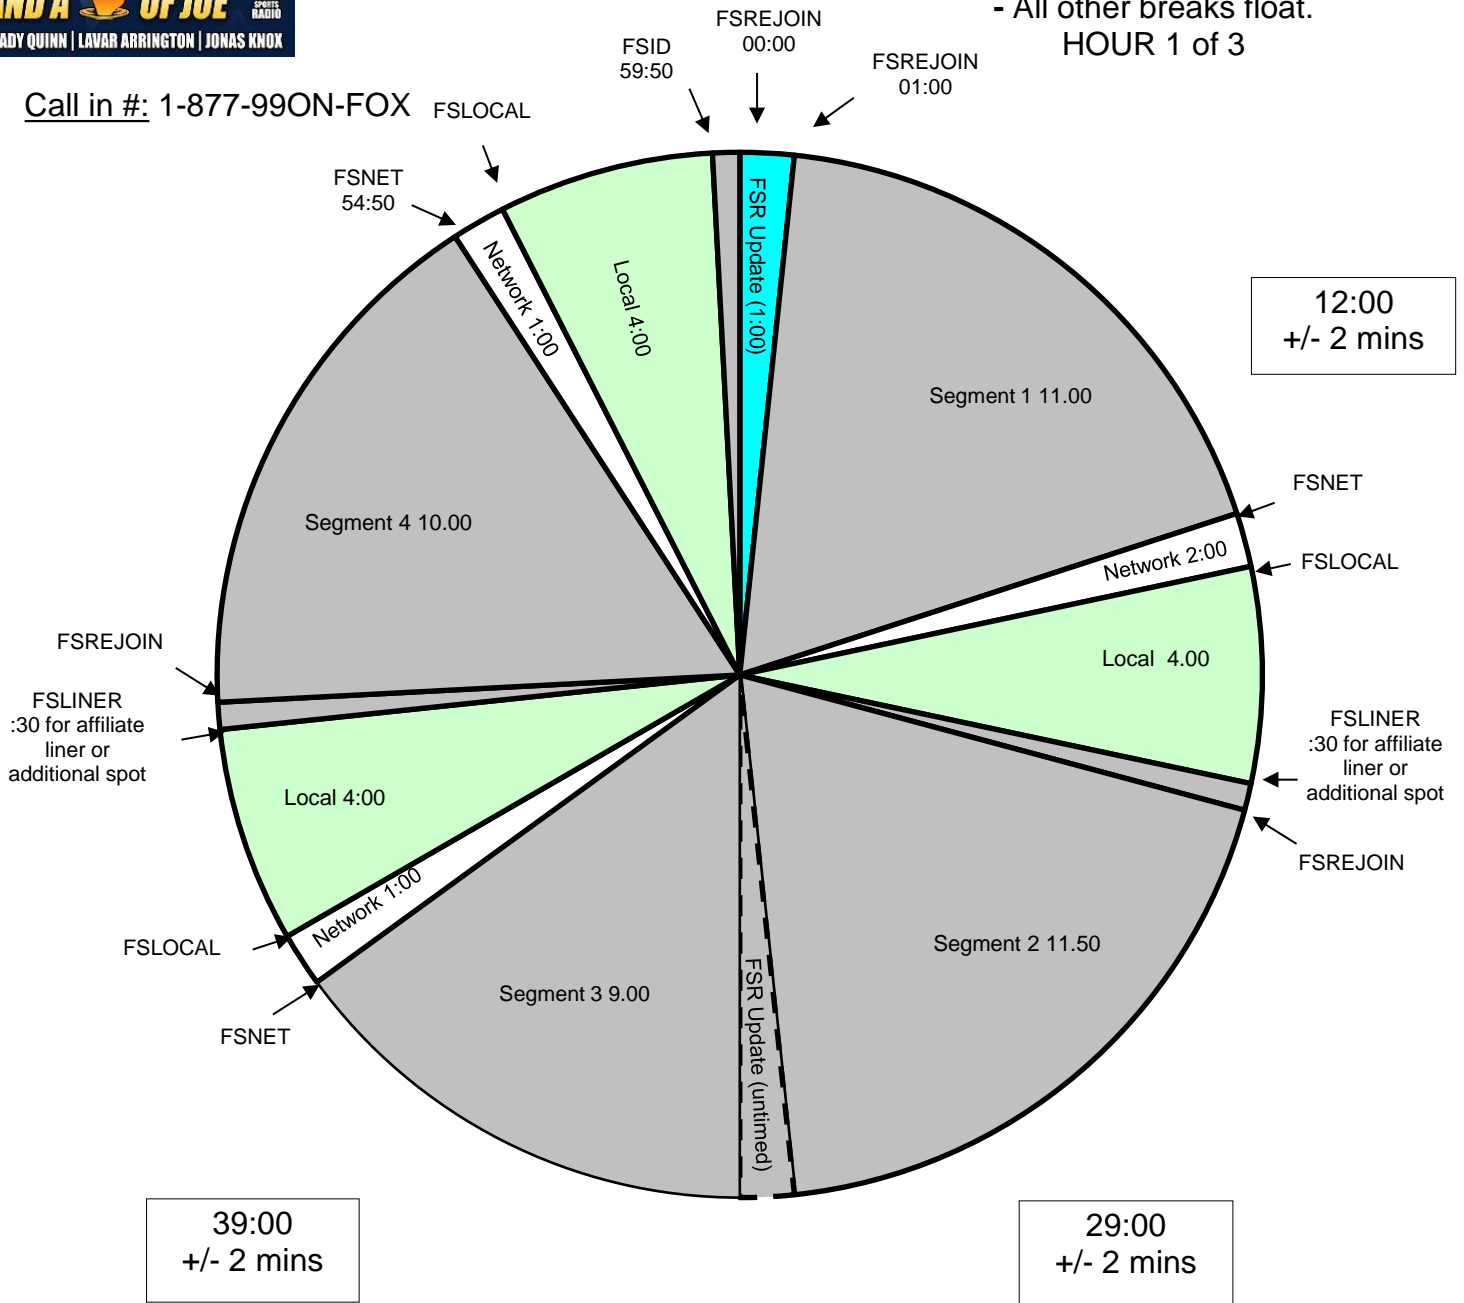

Two Pros and a Cup of Joe
Effective December 27th, 2021
Premiere XDS PRO4-P Satellite
Airs Live 6:00AM-9:00AM Eastern
3:00AM-6:00AM Pacific

1. Each hour opens at 01:00. Hard Out at 54:50
   - All other breaks float.
2. **HOUR 1 of 3**

Call in #: 1-877-99ON-FOX